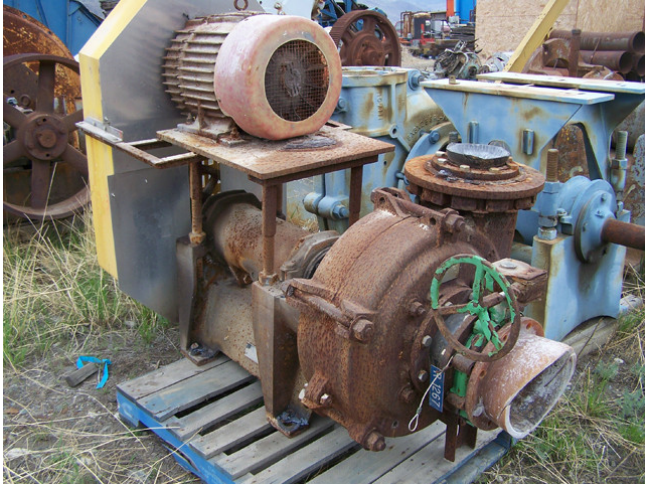

[Used Allis Chalmers Slurry Pump. 8 in. x 6 in. x 18 in.](#)
[Inventory ID #44881]

Used Allis Chalmers Slurry Pump. 8 in. x 6 in. x 18 in.