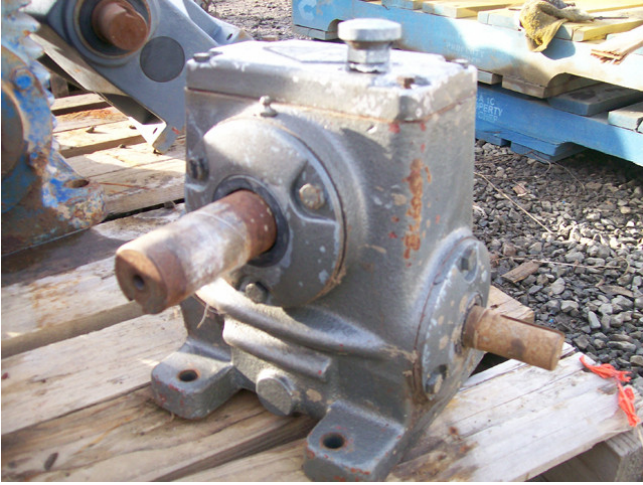

## Highgear Size 3 Right Angle Reducer. 30:1 Ratio.

**[Inventory ID #44995]**

- Highgear Size 3 Right Angle Reducer.
- 30:1 Ratio.