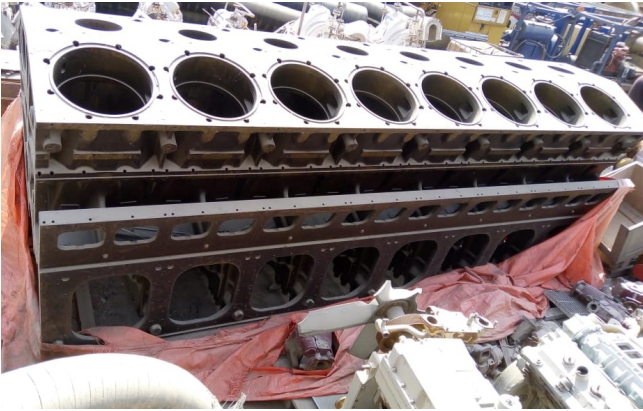

## [MWM Deutz 16 Cylinder 640 Series Crankshaft and Block](#) **[Inventory ID #1424502]**

### MWM Deutz 16 Cylinder 640 Series Crankshaft and Block

- Make: MWM/Deutz
- Model: 16M640
- Year: 2005
- Condition: Reported in Unused Condition
  
- Location: Middle East

View More [Diesel Engines](#)