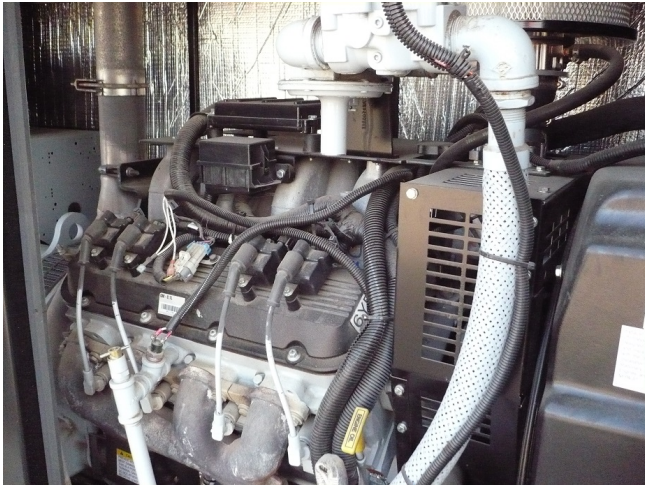

[MTU 100 kW Natural Gas Generator Set](#) [Inventory ID #185844]

- 600/347V.
- Hours: 400.
- MTU onsite package by Kohler.
- Fully enclosed.
- Lube-oil make-up tank for extended running.
- Kohler 11 light control panel.