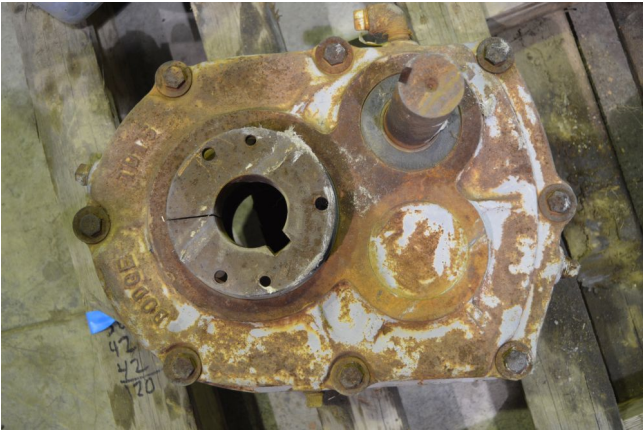

[Dodge TDT5 Reducer](#) [Inventory ID #164303]

- Ratio: 25:1.
- Taper bore design.
- Size: TDT5.
- Shaft mounted.

View more [Shaft Mounted Speed Reducers](#)