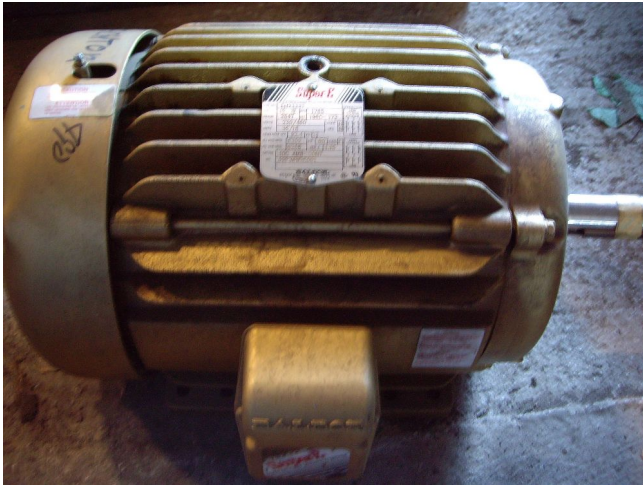

Baldor-Reliance Super-E 15 HP Motor

[Inventory ID #181420]

- 230/460V.
 - 3 phase.
 - 60 Hz.
- 1765 rpm.
- Frame: 254T.
- TEFC enclosure.

View more [15 HP Motors](#)