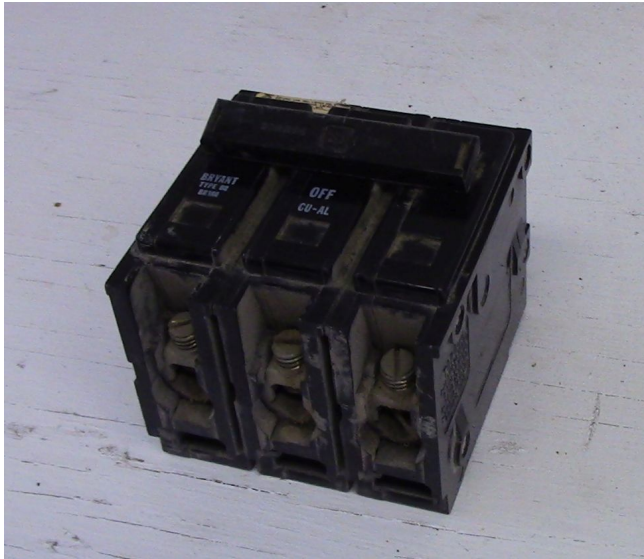

## [Cutler Hammer 3 Pole 60 Amp Push-in Breaker](#) [Inventory ID #165269]

**Manufacturer: CUTLER HAMMER**

- 240 VAC
- 3 Pole
- Type: BR360
- Push-in
- Quantity 1

View More [60 Amp Breakers](#)