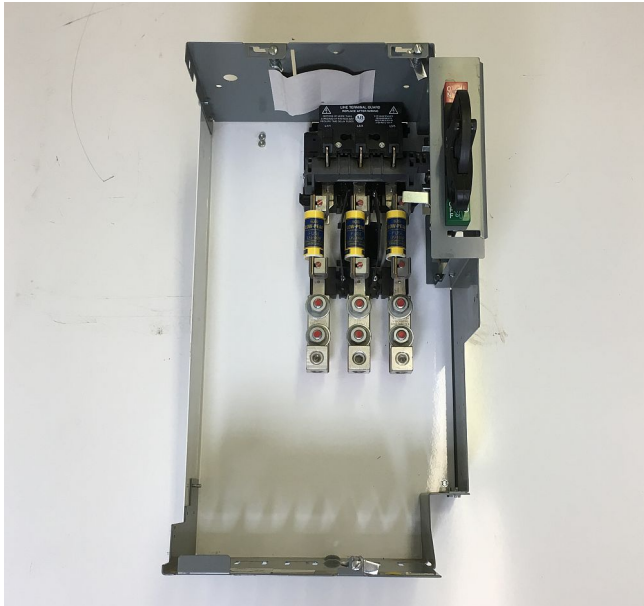

[Allen Bradley 2100 Series 24" Fusible Bucket](#)
[Inventory ID #195752]

Manufacturer: ALLEN BRADLEY

- 480/600 VAC
- 3 Phase
- 24" Height
- Fusible
- Door Included
- 2 Space
- Will Install Electrical Components Into Bucket According to Customer's Needs
- Quantity 7